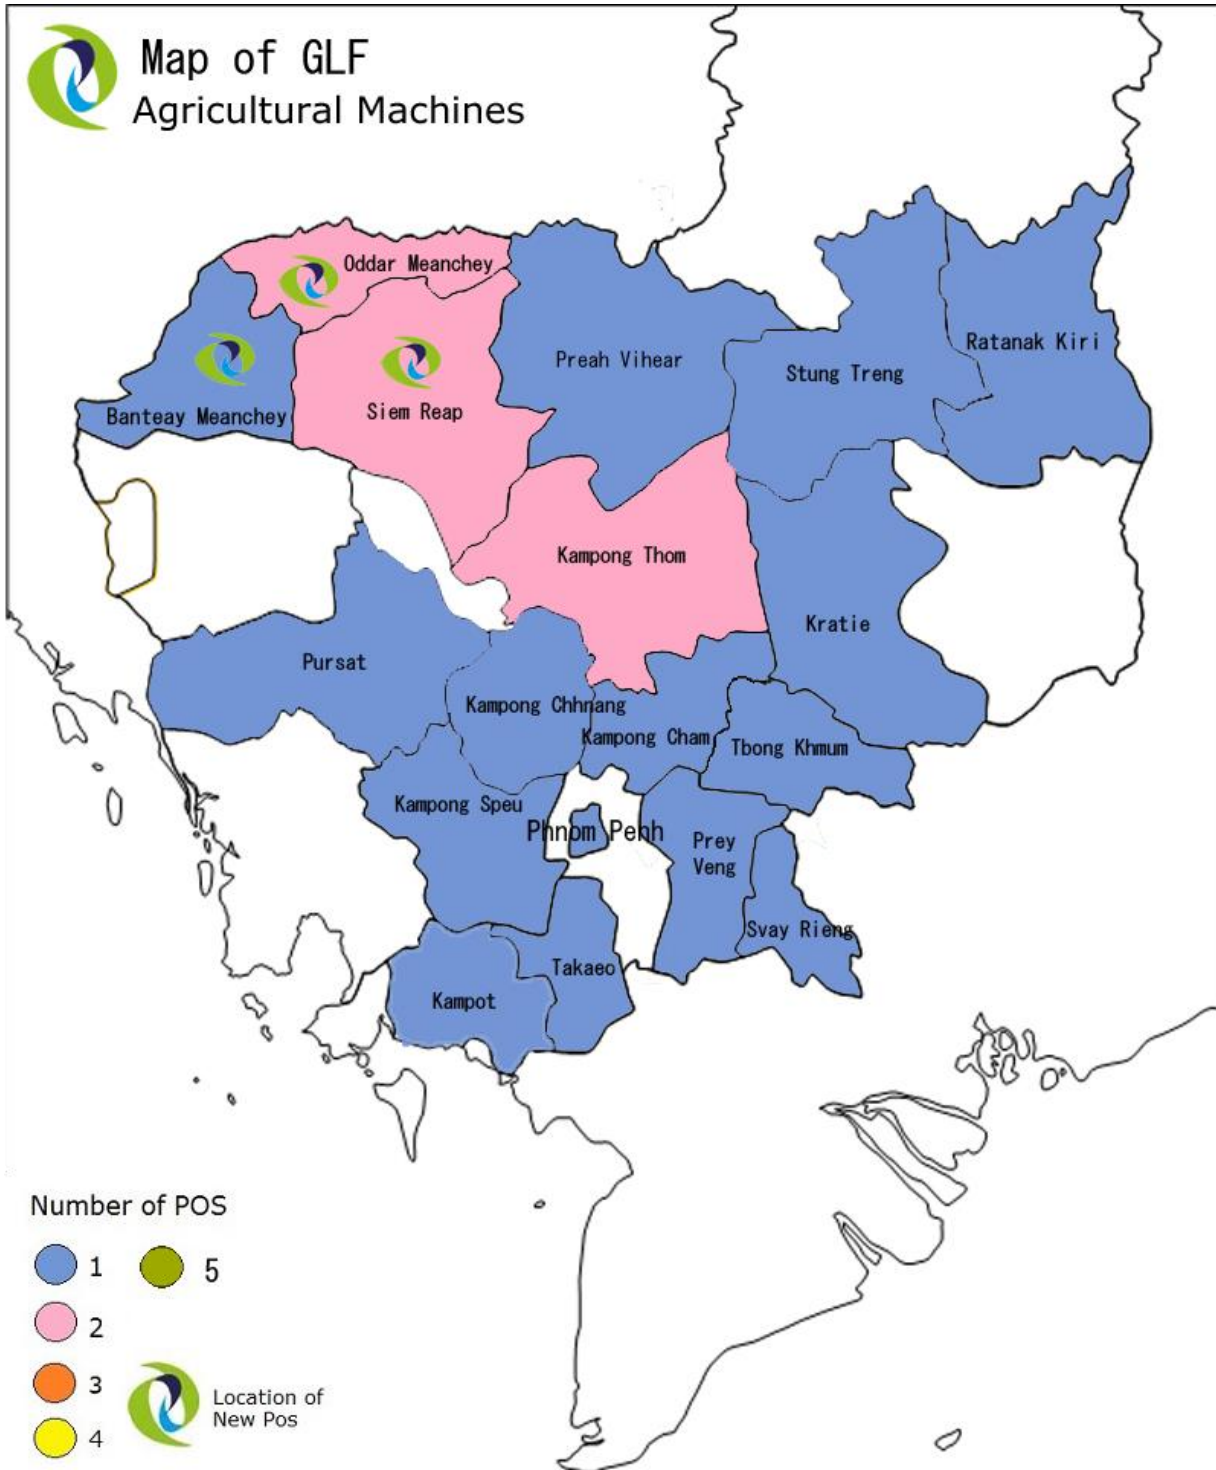

After establishment of the above new locations, the number of GLF's agricultural machine finance service locations in Cambodia has reached the total of 21*offices.

Photos from the new sales location and map of their sales locations are attached below.

**In the previous news release, we announced that the number of agricultural machine finance service locations in Cambodia has reached the total of 16 offices. However, it was correctly the total of 18 offices. We sincerely apologize and correct it.*

KUBOTA OENG SEANGHY

KUBOTA OENG SEANGHY owner and GLF staffs

KUBOTA SEANGHY MARBO

KUBOTA SEANGHY MARBO owner and GLF staffs

KUBOTA YEE CHHUN

KUBOTA YEE CHHUN owner and GLF staffs

Operating Regions of GLF Agricultural Machines after Establishment of 3 locations